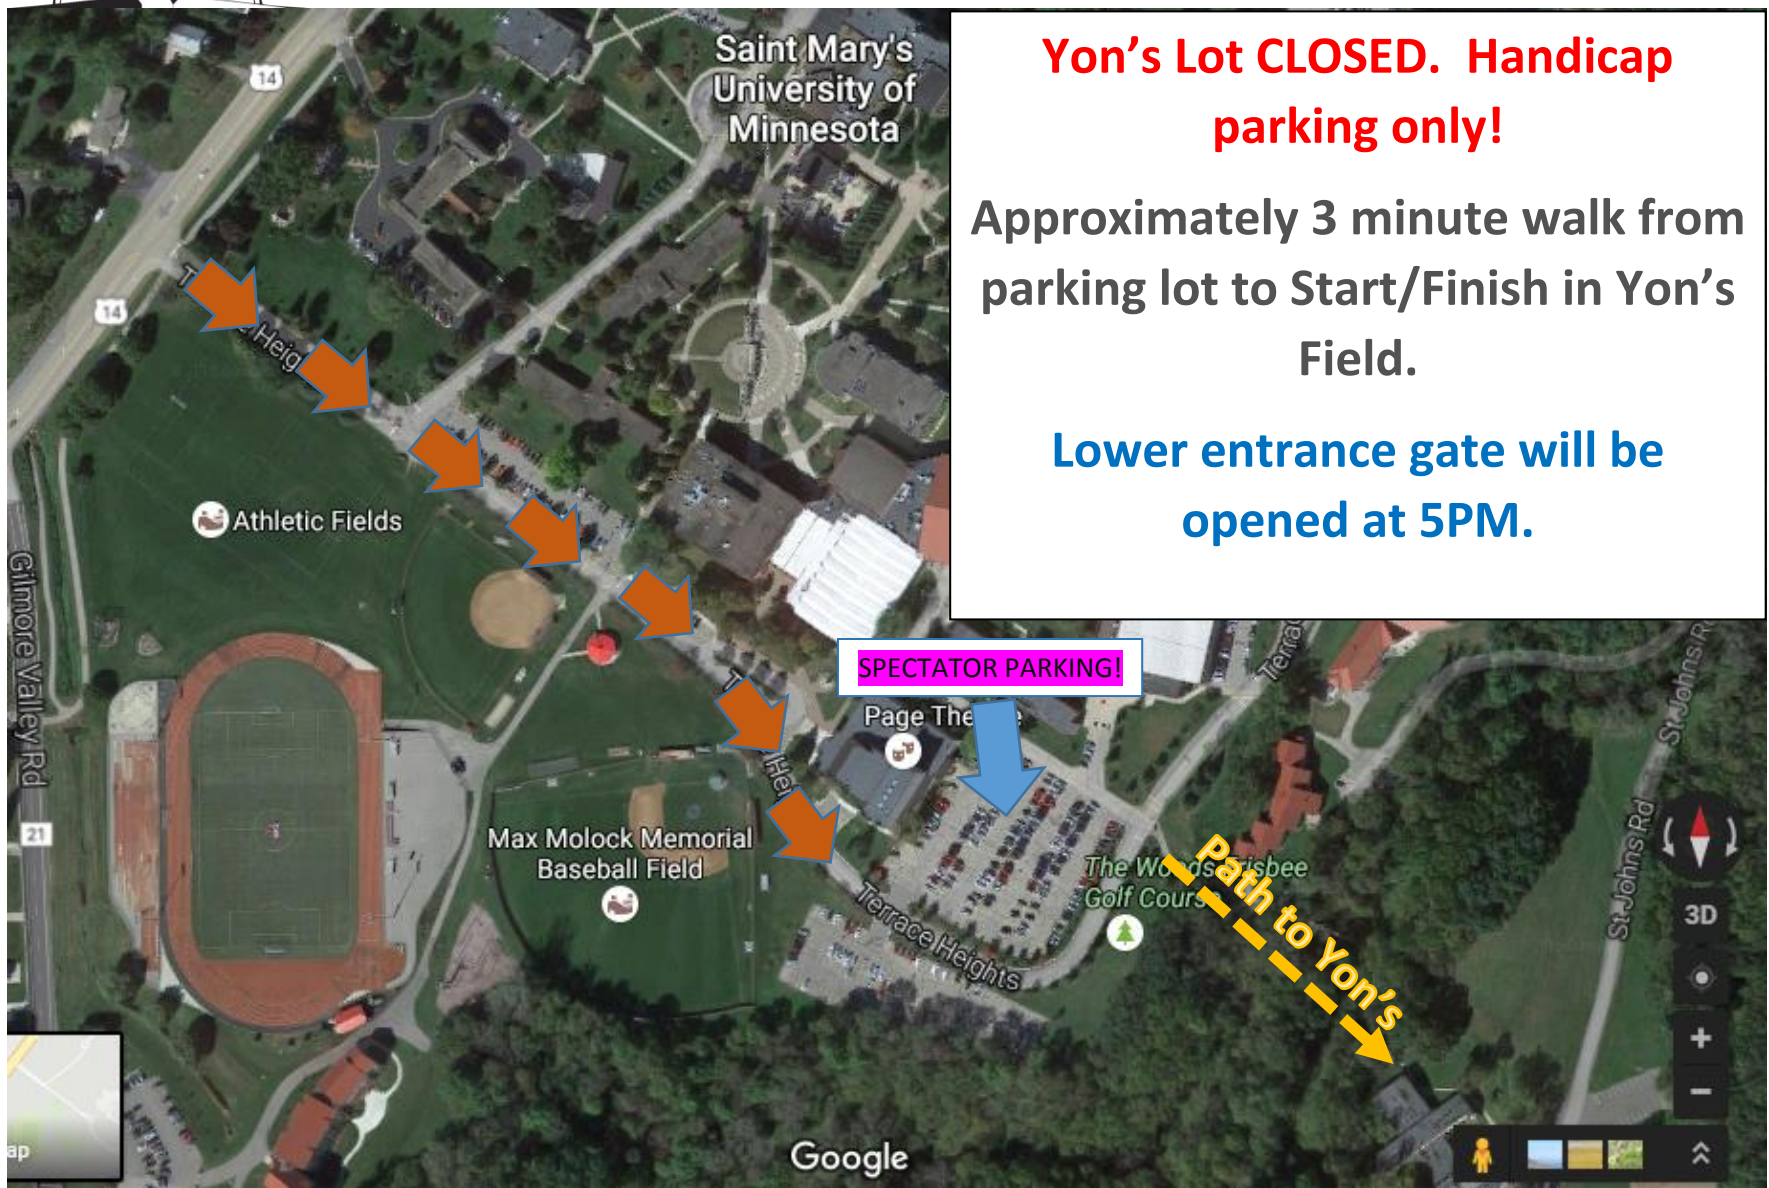

SPECTATOR PARKING

Yon's Lot CLOSED. Handicap parking only!

Approximately 3 minute walk from parking lot to Start/Finish in Yon's Field.

Lower entrance gate will be opened at 5PM.

Start/Finish Line